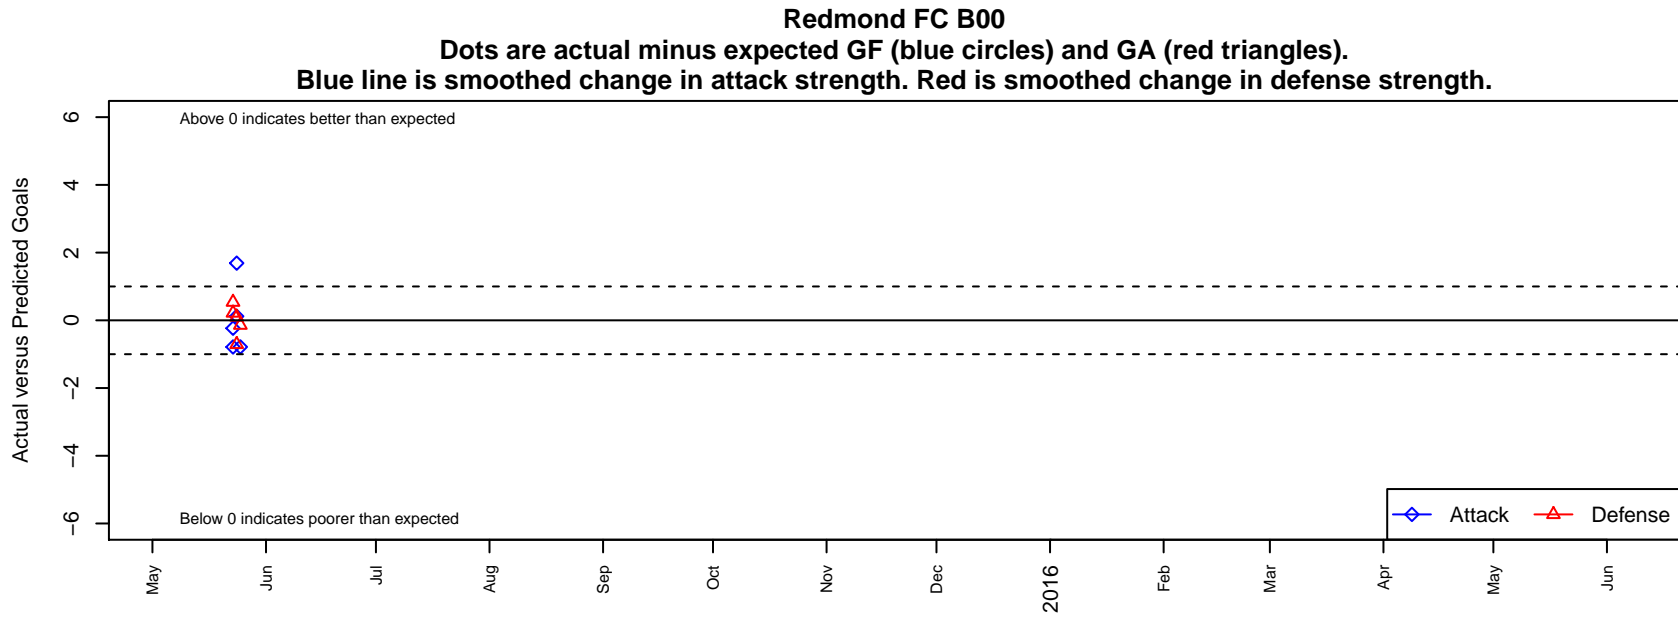

Redmond FC B00

Redmond, OR
B00 total strength=1117
attack=2.57 defense=3.49

alt names used:
Redmond FC

Venues played:
2015 Rogue Memorial BU14 Siskiyou

date	home		away		venue	pred.home	pred.away
2015-05-25	BSC Portland Vapor B00	1	Redmond FC B00	0	2015 Rogue Memorial BU14 Siskiyou	0.86	0.79
2015-05-24	Redmond FC B00	4	NCU Chelsea B00	1	2015 Rogue Memorial BU14 Siskiyou	2.31	1.10
2015-05-24	Redmond FC B00	3	UUSC Fusion B00	1	2015 Rogue Memorial BU14 Siskiyou	2.88	0.29
2015-05-23	THUSC Steel Black B00	1	Redmond FC B00	1	2015 Rogue Memorial BU14 Siskiyou	1.22	1.23
2015-05-23	Basin Pumas B00	1	Redmond FC B00	0	2015 Rogue Memorial BU14 Siskiyou	1.54	0.79